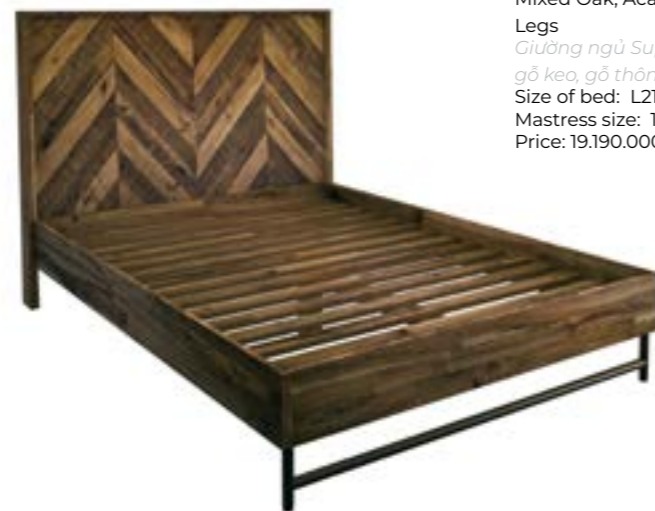

KING BED | SUPE-KB214-01

Mixed Oak, Acacia, Pine Base / Matt Brass Metal
Legs

Giường ngủ Superb size King - Hỗn hợp gỗ sồi,
gỗ keo, gỗ thông, chân đồng thau

Size of bed: L214.2 x W187 x H115 cm

Mastress size: 180 x 200 cm

Price: 20.690.000đ

KING BED | SUPE-KB216-01

Size of bed: L216 x W171 x H115 cm

Mastress size: 160 x 200 cm

Price: 20.090.000đ