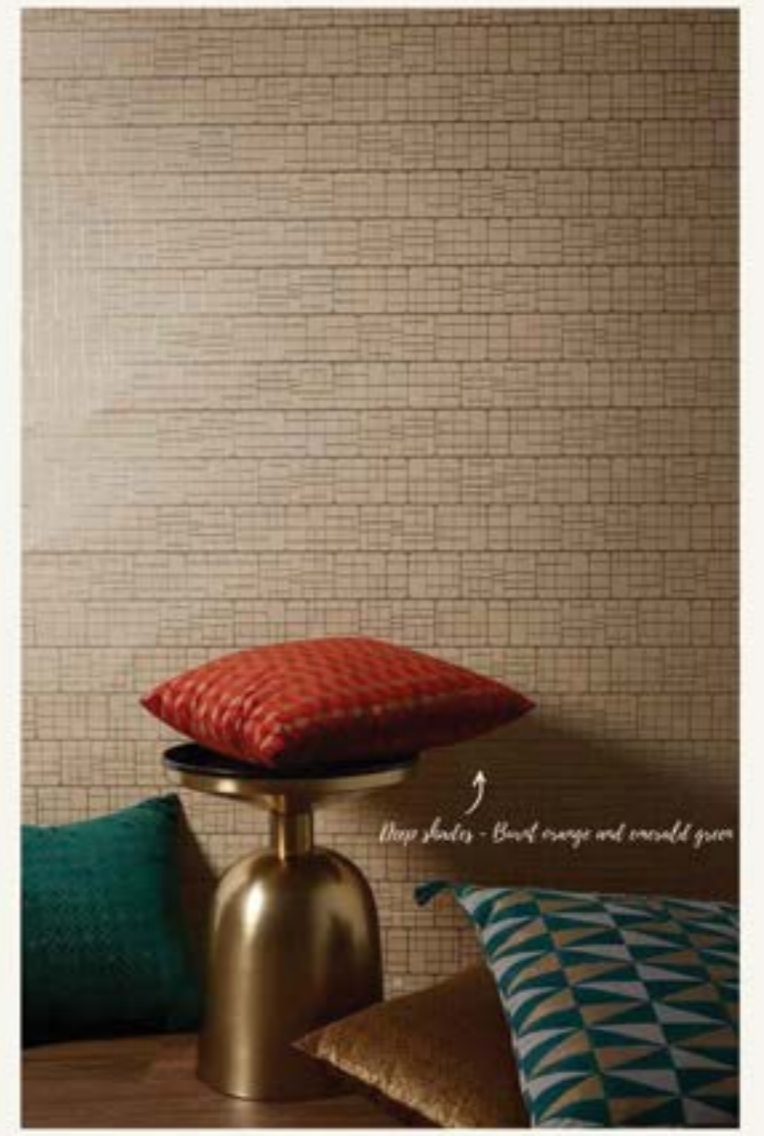

Deep shades - Bold orange and emerald green

Metropolitan is all about modernity with a twist! Give your space a personality with interesting juxtapositions for the ultimate sophisticated look: sensuous leather with masculine concrete, vibrant woods with sumptuous textures of velvet, accessories with luxurious golden tones. Featuring our one-of-a-kind PARQUET collection in exquisite chevron wood pattern and light grey concrete top.

Metropolitan là phong cách thiết kế hiện đại xoay quanh câu chuyện về sự kết hợp thú vị và tinh tế giữa: bề tông mạnh mẽ, phụ kiện tông vàng cá tính và những họa tiết sôi động. Bộ sưu tập PARQUET độc sắc của chúng tôi kết hợp chân gỗ cắt ghép và mặt bê tông mang đến một cá tính khác biệt dành riêng cho phân khúc cao cấp và khách hàng có gu.

Chân sơn của các mảng tối kết hợp cùng với sắc cam nóng bỏng và sắc xanh ngọc lục bảo

METROPOLITAN