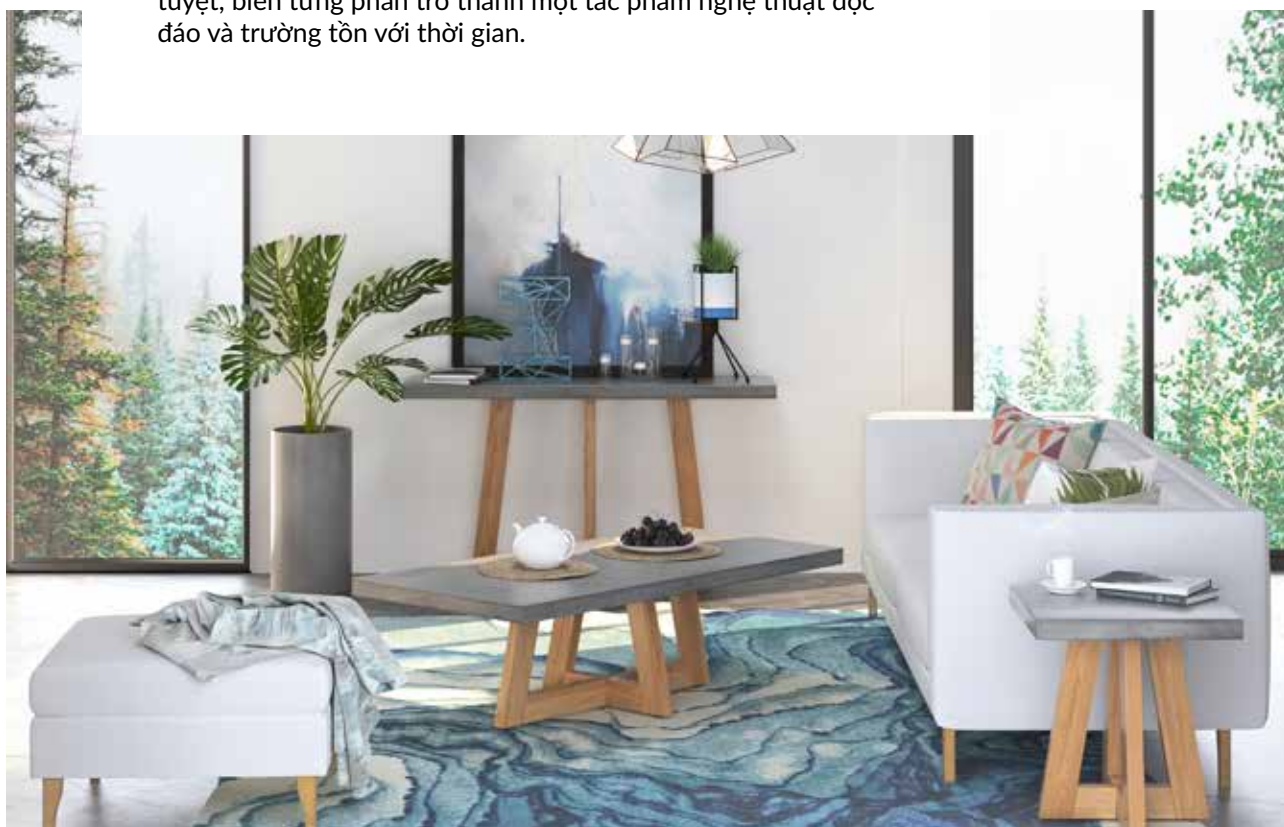

Gatwick

COLLECTION

Strength and Functionality

Built to represent both strength and functionality, this collection is crafted of open-pore oak inlaid sections. It's stunning, maple marquetry is hand-torched in between each individual intersection, making each piece a unique work of art that never fails to give a moment for pause

Được xây dựng để thể hiện sự rắn chắc và đa năng, bộ sưu tập Gatwick được chế tạo từ các phần dát gỗ sồi. Thuật cẩn gỗ phong được đan xen giữa mỗi giao điểm riêng lẻ làm cho nó thật tuyệt, biến từng phần trở thành một tác phẩm nghệ thuật độc đáo và trường tồn với thời gian.