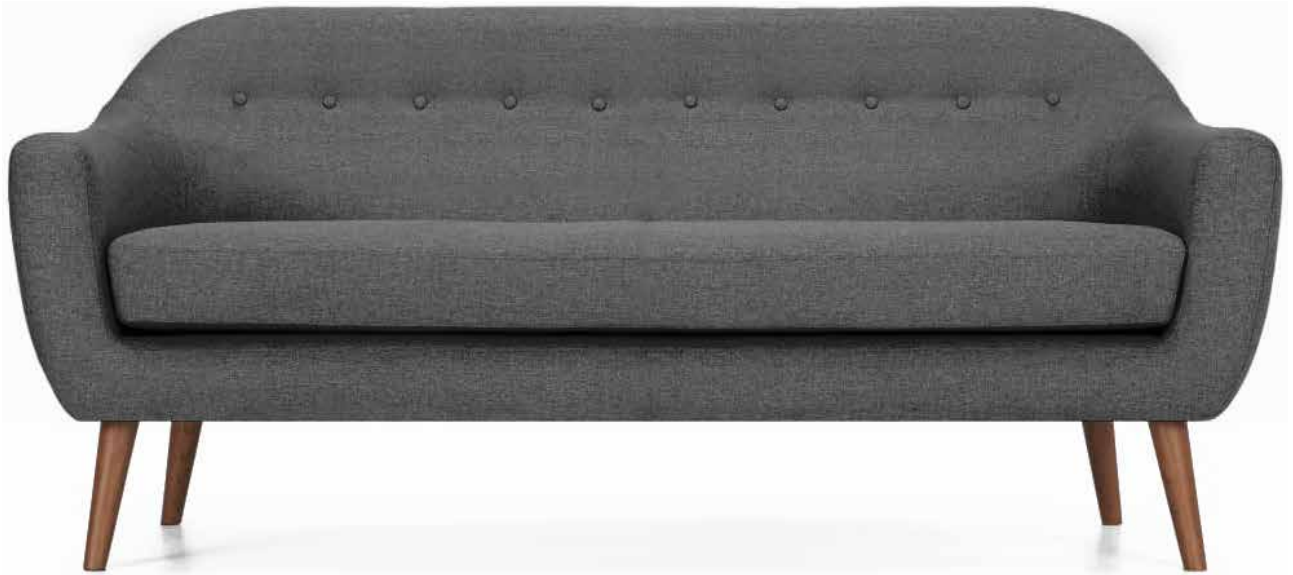

OSLO SOFA

VELVET, FOAM, PINE WOOD STRUCTURE,
WOODEN LEGS - L228 X W92 X H76 CM

PRICE
20.990.000 VND

MADRID SOFA

VELVET, FOAM, PINE WOOD STRUCTURE,
WOODEN LEGS - L209 X W88 X H82 CM

PRICE
24.990.000 VND

SCANDY SOFA