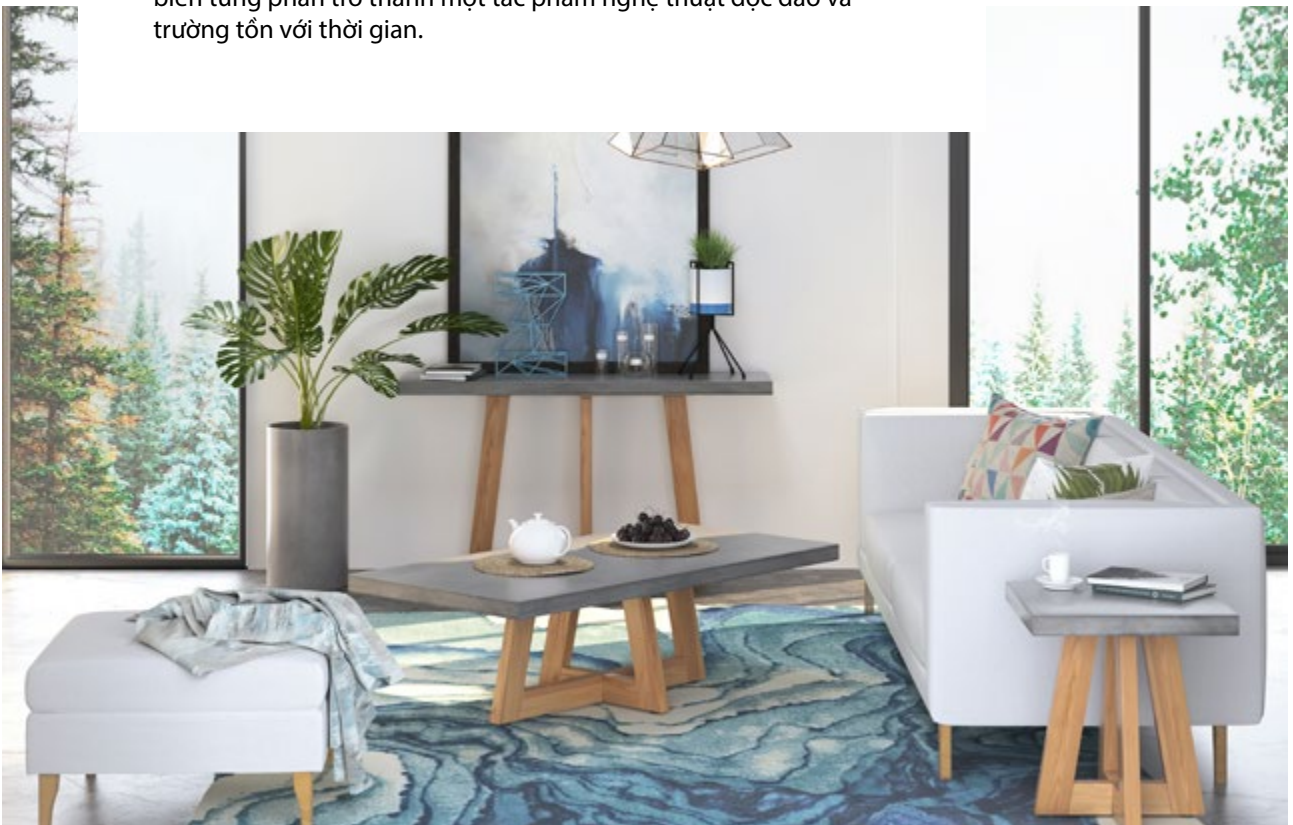

Gatwick

COLLECTION

Strength and Functionality

Built to represent both strength and functionality, this collection is crafted of open-pore oak inlaid sections. It's stunning, maple marquetry is hand-torched in between each individual intersection, making each piece a unique work of art that never fails to give a moment for pause

Được xây dựng để thể hiện sự rắn chắc và đa năng, bộ sưu tập Gatwick được chế tạo từ các phần dát gỗ sồi. Thuật cẩn gỗ phong được đan xen giữa mỗi giao điểm riêng lẻ làm cho nó thật tuyệt, biến từng phần trở thành một tác phẩm nghệ thuật độc đáo và trường tồn với thời gian.