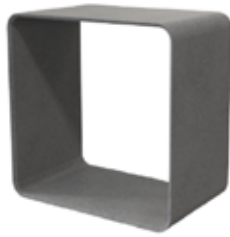

SLIME CUBE
SLIM-SQ45
Medium Grey Concrete
L45 x W35 x H45 cm