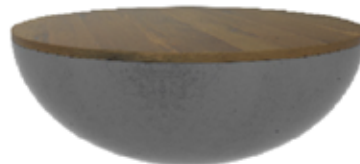

RYAN COFFEE TABLE

RYAN-CF70-02

Medium Grey Concrete Base, Oak Veneer In Brown Color

D70 x H30 cm