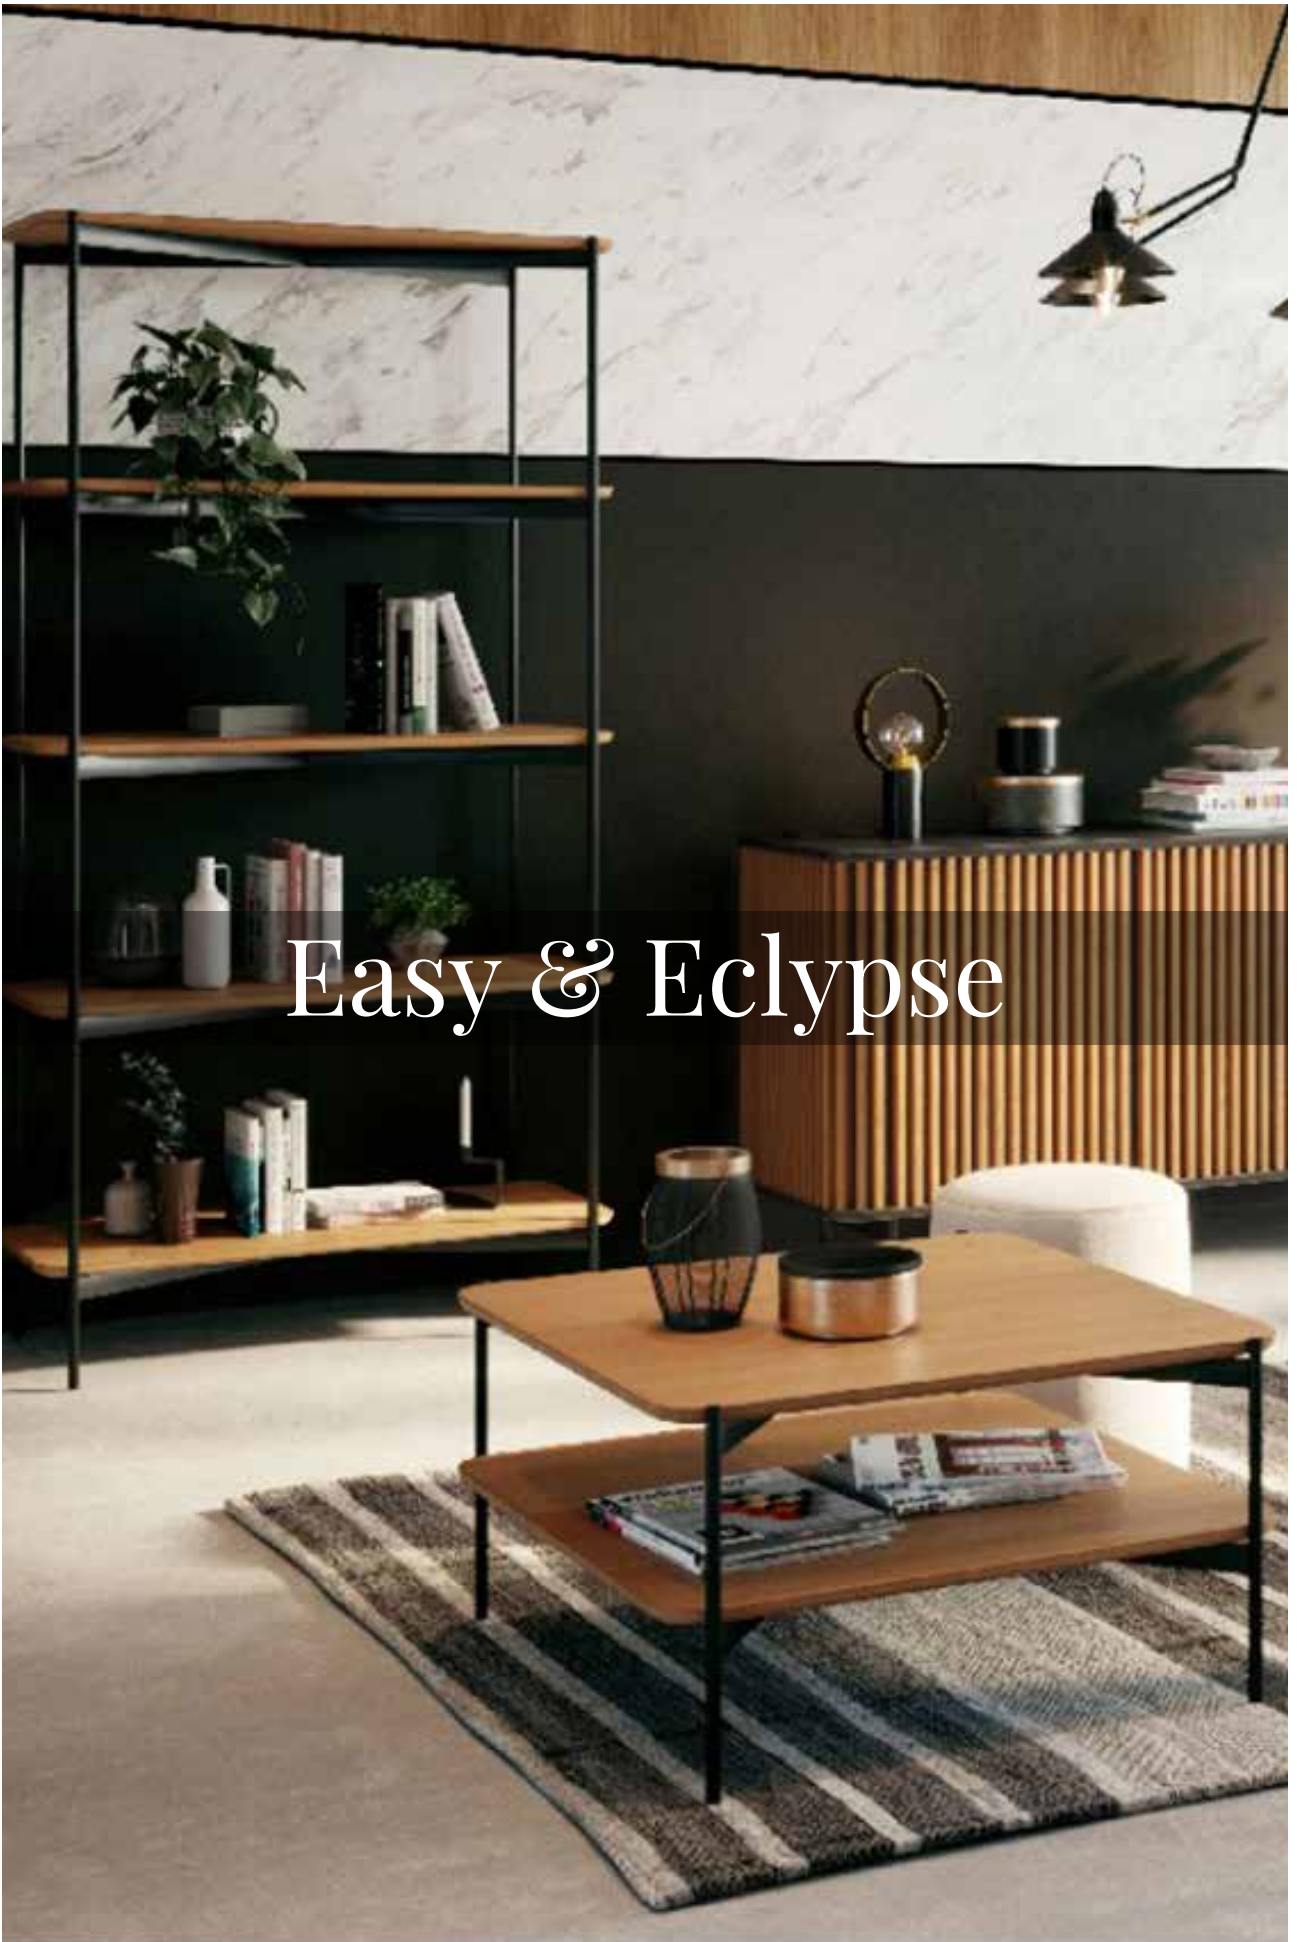

Easy & Eclypse