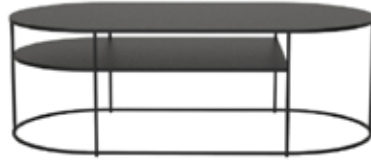

L40 x W40 x H51 cm

TRAY COFFEE TABLE

TRAY-CF130-01

Dark Grey Concrete / Black Brushed
Metal

L130 x W70 x H44 cm

Grayson

COFFEE TABLE
GRAY-CF120-02S
Antique Brass Metal
L120 x W30 x H40 cm

COFFEE TABLE
GRAY-CF120-01L
Matt Black Metal
L120 x W60 x H40 cm