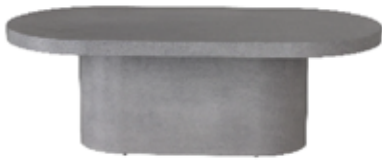

DINING TABLE
LYON-DT200-01
Medium Grey Concrete
L200 x W90 x H76 cm