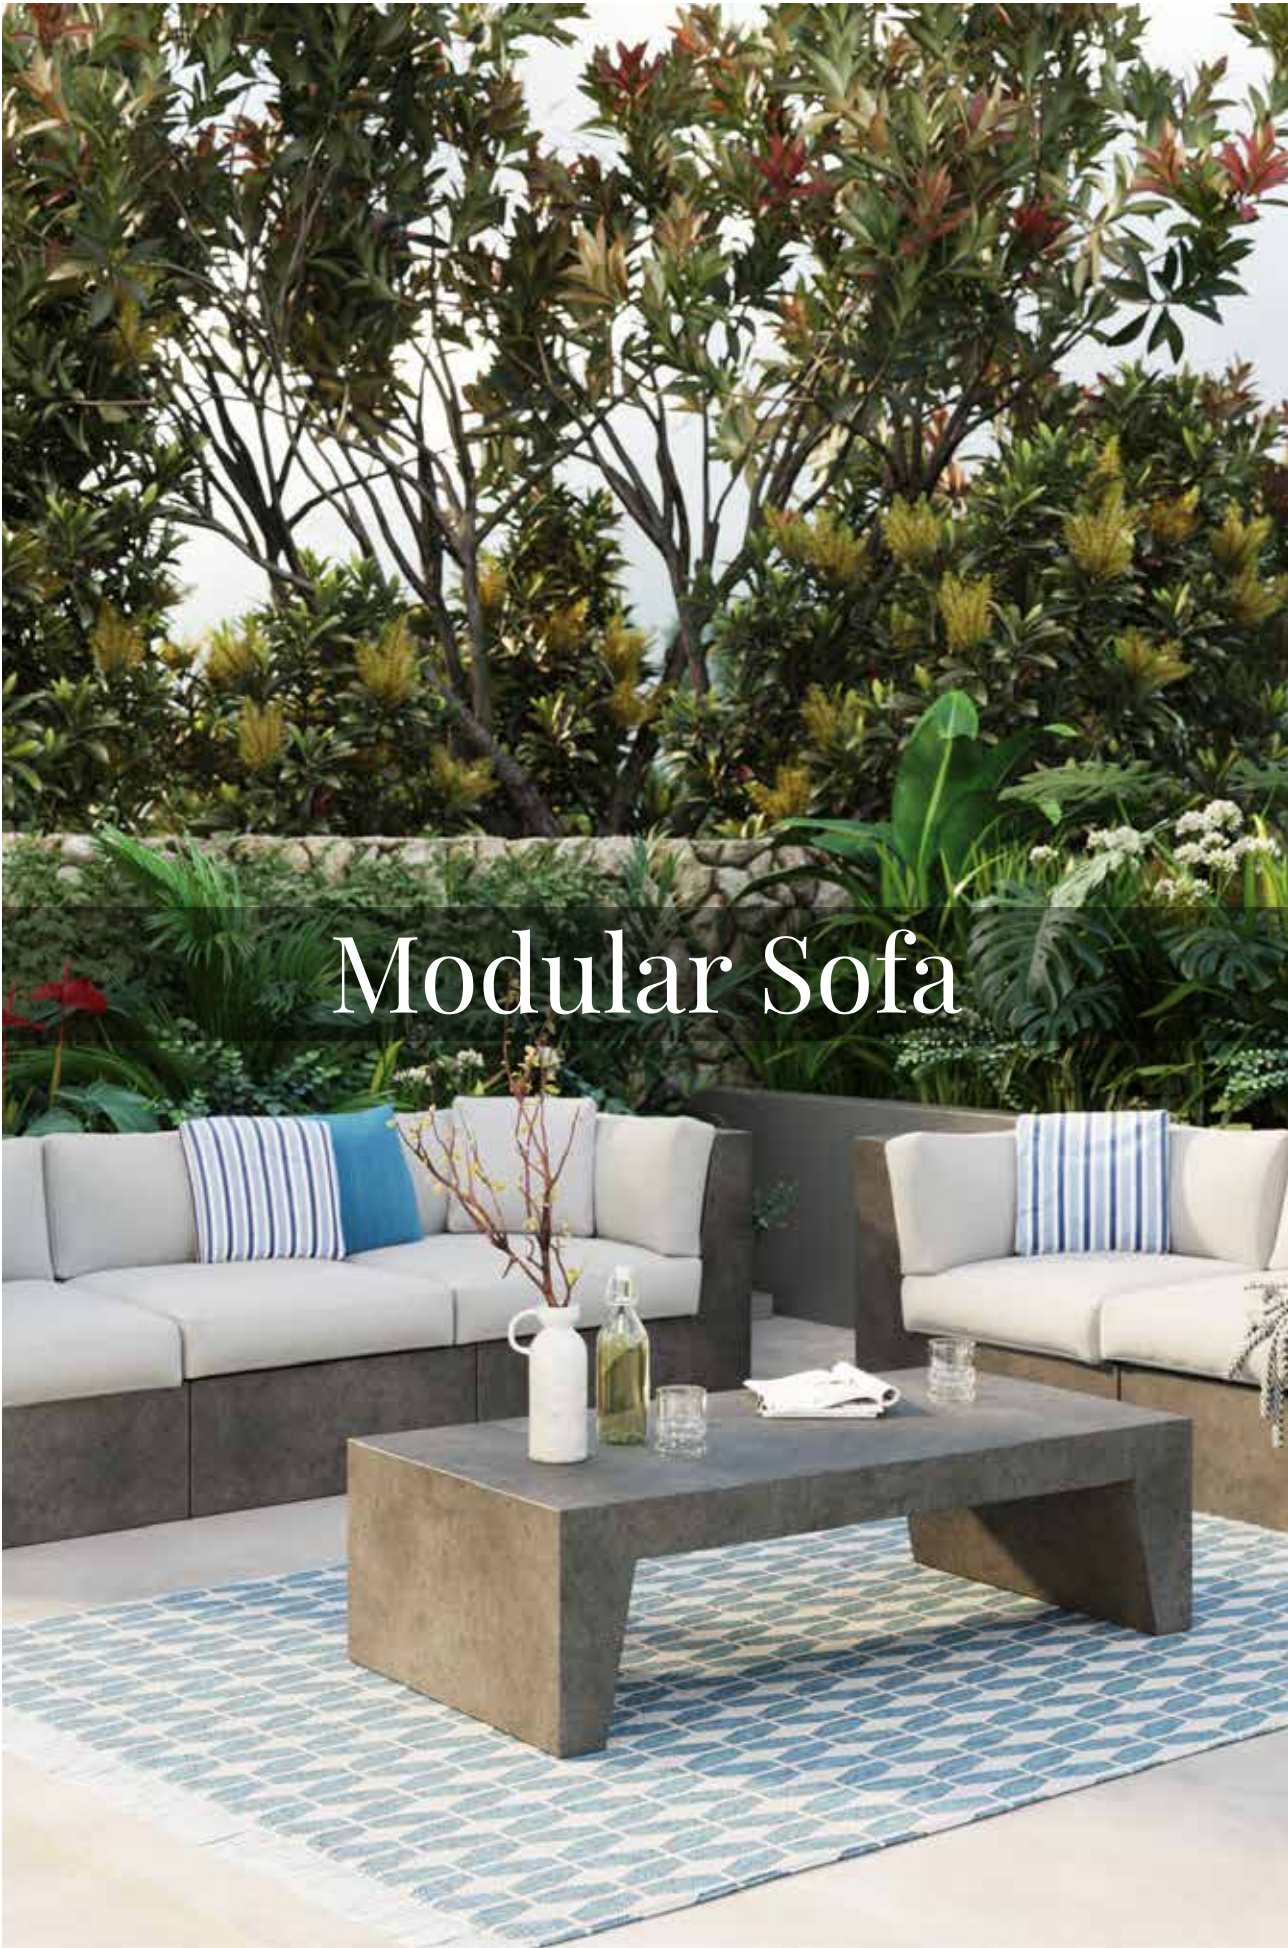

SIDE TABLE / WAVE-ST200-01

Pure White Concrete
L200 x W40 x H46 cm

SIDE TABLE / WAVE-LT50-02

Pure White Concrete
L50 x W50 x H50 cm

SIDE TABLE / WAVE-LT50-03

Medium Grey Concrete
L50 x W50 x H50 cm

Modular Sofa