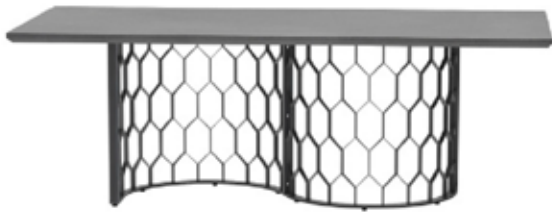

DINING TABLE / CHAR-DT220-03
Medium Grey Concrete Top, Black Highlight Edge Metal
Base
L220 x W100 x H76 cm