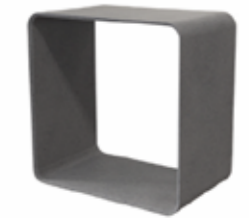

SQUARE CUBE / CUBE-SQ40-01
 Medium Grey Concrete
 L40 x H46 cm

SLIM CUBE / SLIM-CU45-01
 Pure White Concrete
 L45 x W45 x H35 cm

SLIM CUBE / SLIM-SQ45-01
 Medium Grey Concrete
 L45 x W35 x H45 cm

TWIST CUBE / CUBE-SQ40-03
 Dark Grey Concrete
 L40 x W40 x H40 cm