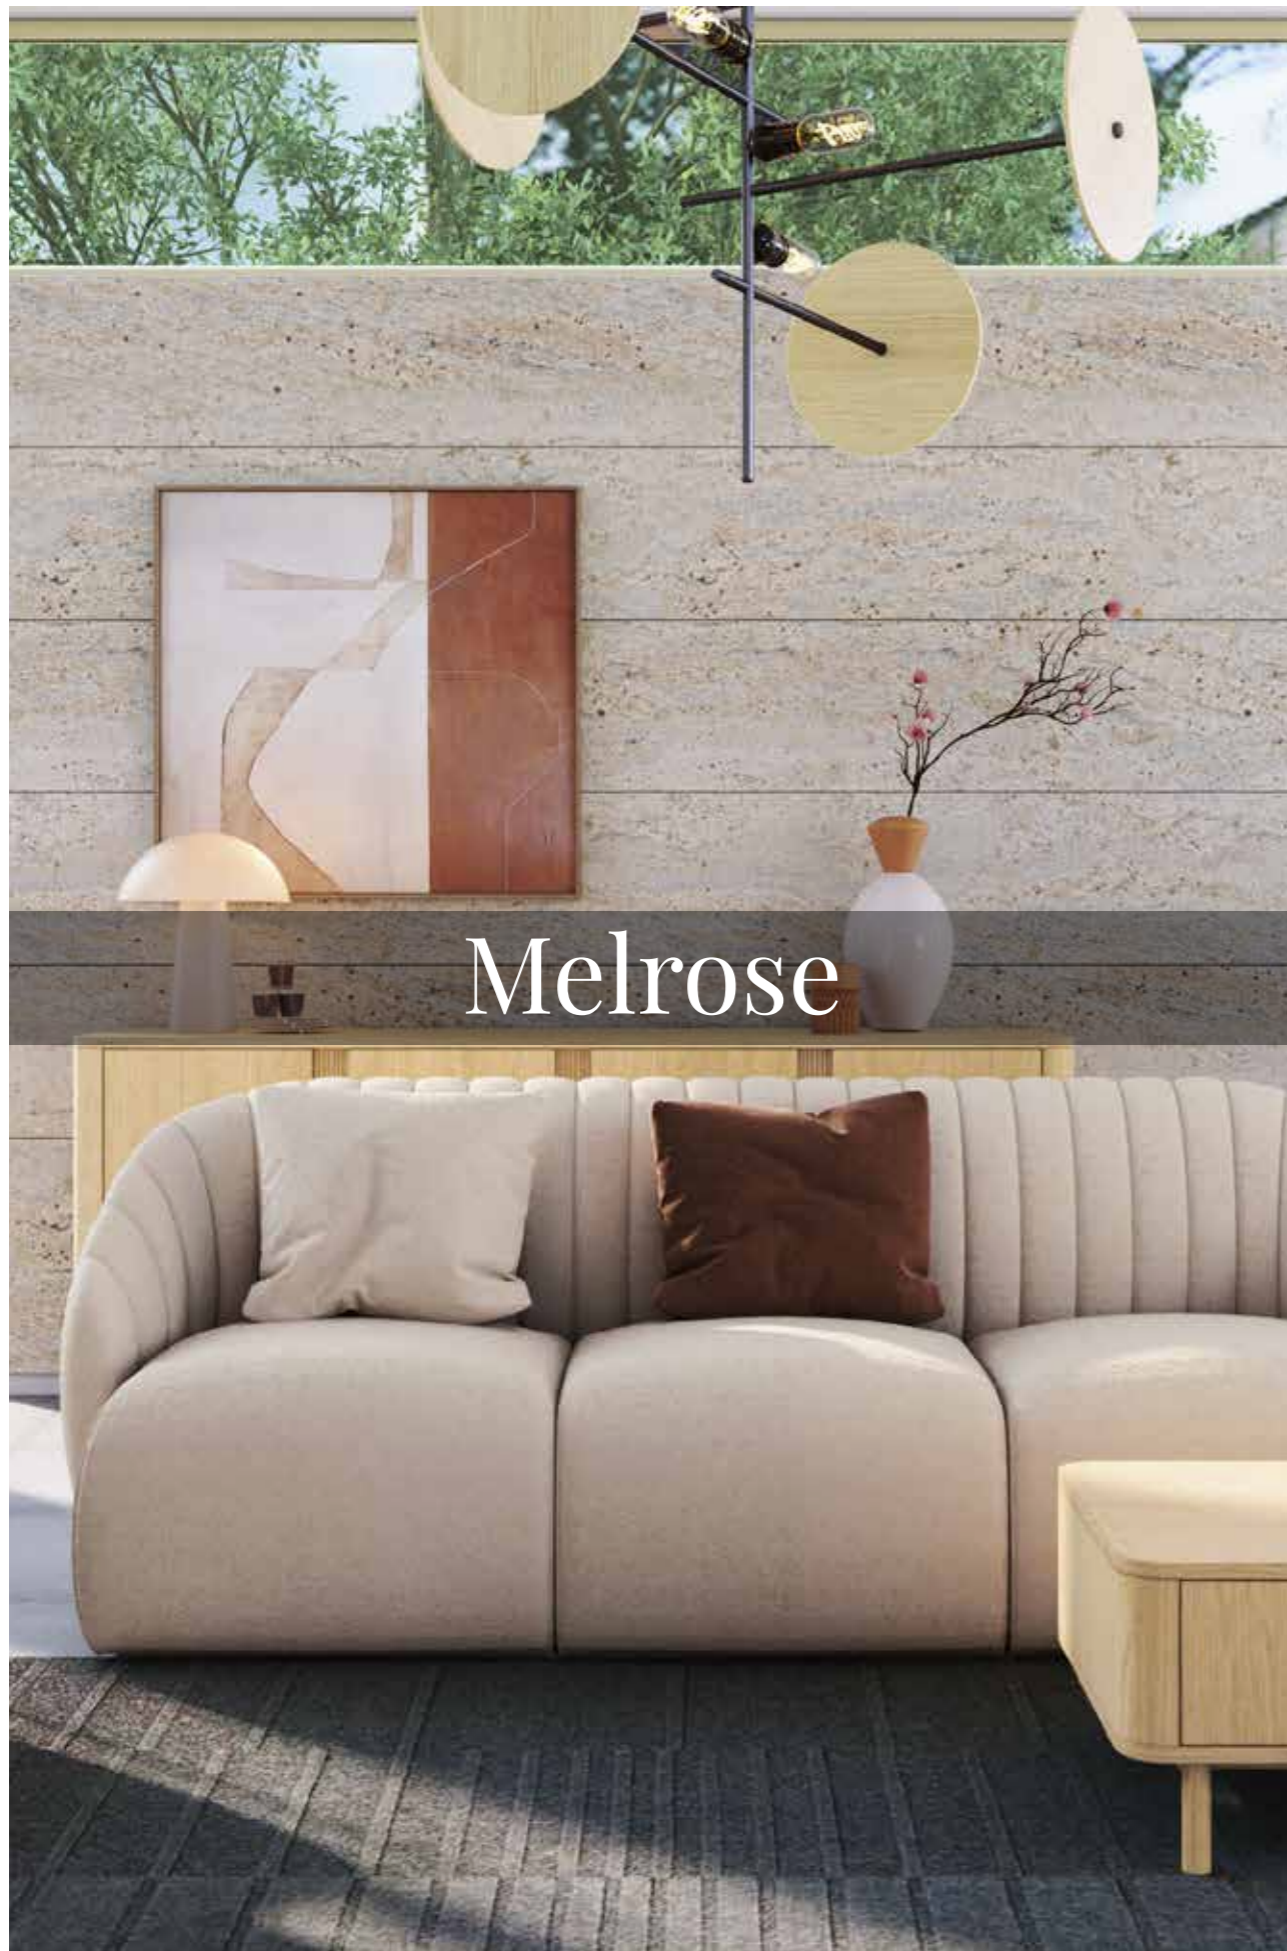

Black Concrete

Black Lava Stone

Rough Black Concrete

Seatings

Sofa

Fabric Sofas

Melrose

MELROSE SOFA
MELR-3S
 Customizable Fabric Or Leather
 L160 x W86 x H76 cm