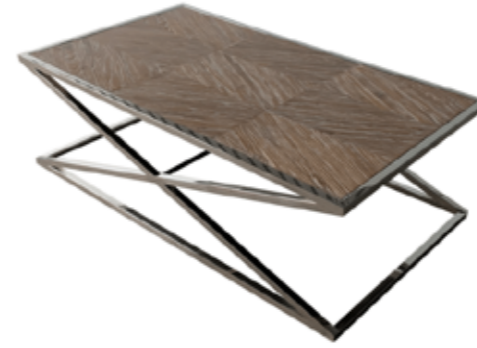

Black Red Shiny Wooden, Antique Brass Metal, Acacia
L167.5 x W47 x H76 cm

HEXA DINING ROUND TABLE

HEXA-DT120-02

Medium Grey Concrete PU Top / Black Oak Legs
D120 x H76 cm

MISTRAL SIDEBOARD

MIST-SB97-02

Solid Oak, MDF Oak Veneer In Black
L97.4 x W45 x H140 cm

Other

COFFEE TABLES
SIDE TABLES
DESKS

Coffee & Side Tables

RUBI COFFEE TABLE
 RUBI
 Elm Wood
 L140 x W80 x H45 cm

VIC COFFEE TABLE
 VIC-TB80
 Metal, Glass
 L66 x W66 x H40 cm

HELIX COFFEE TABLE
 HELIX-TBR120
 MDF With Walnut Veneer Body, Black Metal Leg, Clear
 Tempered Glass
 L120 x W70 x H40cm