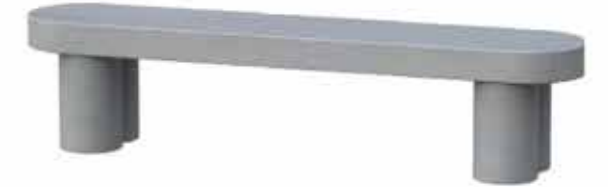

COFFEE TABLE / MUSH-CF90-02
 Marble Painting Concrete
 Dia 90 x H43 cm

Find

DINING TABLE / FIND-DT220-01
 Medium Grey Concrete
 L220 x W90 x H76 cm

BENCH / FIND-BE200-01
 Medium Grey Concrete
 L200 x W40 x H46 cm