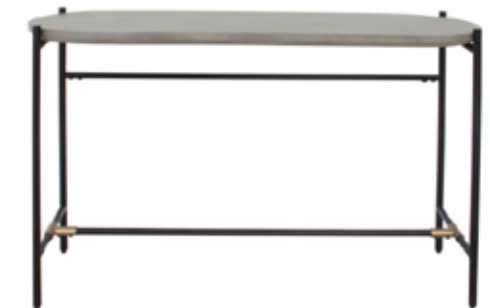

KAPAS CONSOLE TABLE / KAPA-CS120-03
Medium Grey Concrete Top / Matt Black And Antique
Brass Metal Legs
L120 x W40 x H77 cm