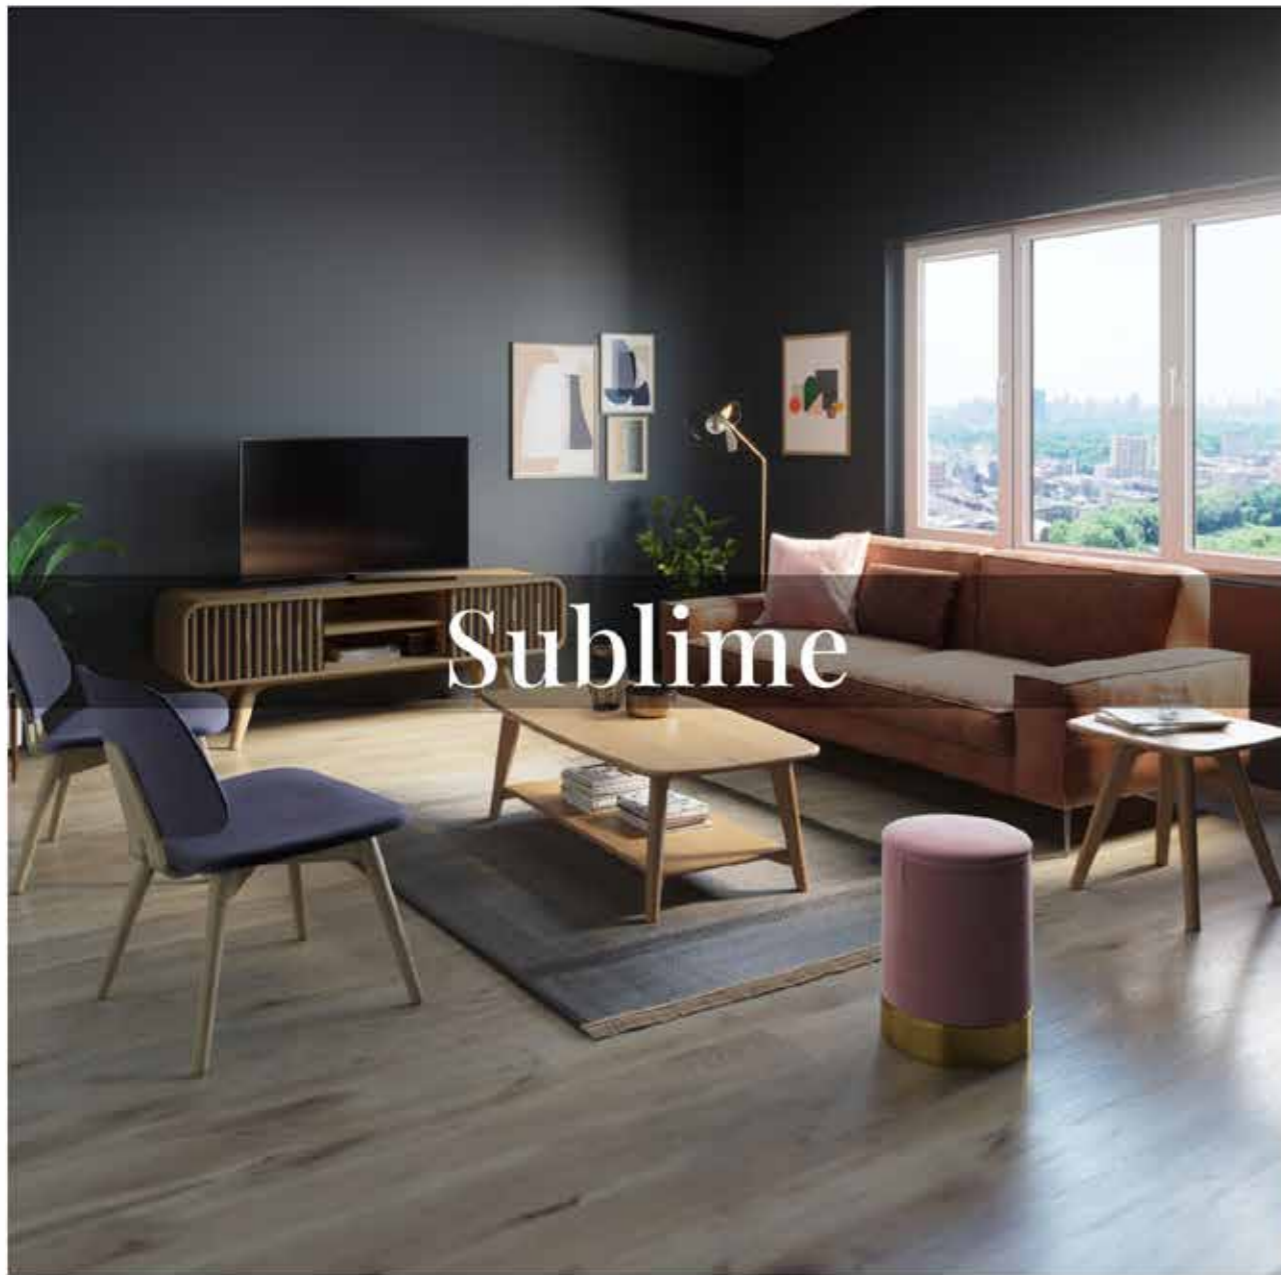

BOOKCASE / PARS-BC110-01
 Solid Oak, MDF Oak Veneer In Brushed Black
 L110 x W40 x H175 cm

Intense

SIDEBOARD / INTE-SB200-02
 Solid Oak, MDF Oak Veneer In Brushed Black
 L200 x W45 x H79 cm

TV STAND / INTE-TV180-02
 Solid Oak, MDF Oak Veneer In Brushed Black
 L180 x W45 x H48 cm